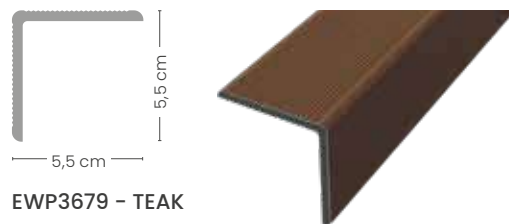

From classic 7 mm monochrome to 20 and 30 mm with yarn 4 colors up to 40 mm with yarn 4 colors and soft touch.

All highly draining and long lasting.

Rivestimenti murali WPC protect

Rivestimenti murali da esterno WPC / Outdoor wall coverings WPC

Dimensioni / Size: 21,9x2,6x300 cm
Confezioni / Packages: 2,40 mq

EWP3675 - TEAK

Dimensioni / Size: 5,5x5,5x300 cm
Confezioni / Packages: 1 pz

EWP3679 - TEAK

Dimensioni / Size: 21,9x2,6x300 cm
Confezioni / Packages: 2,40 mq